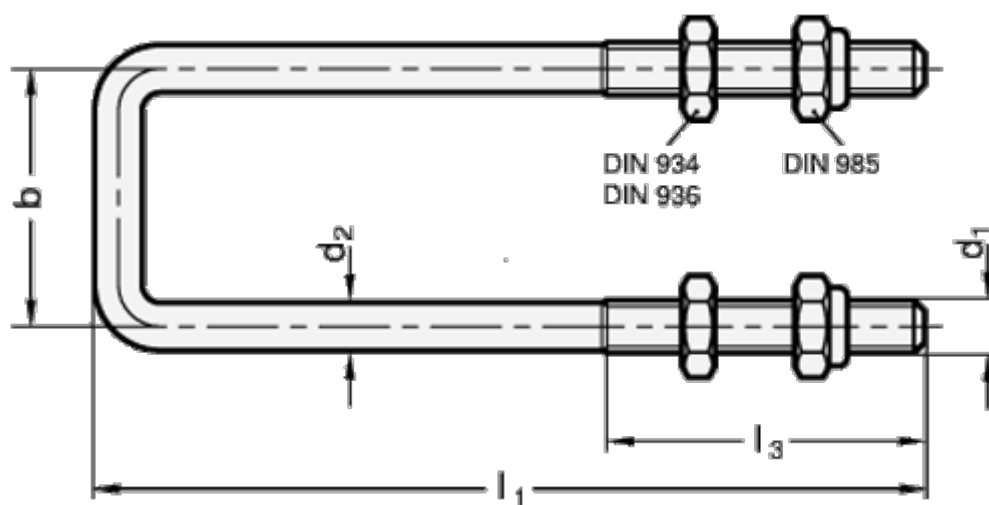

Article number: 209512M1255421NI

Description: E+G Pulling latches for clamps GN 852  
GN 951.2-M12-55-421-NI

## Measures

b = 55  
d<sub>1</sub> = M12  
d<sub>2</sub> = 10.8  
l<sub>1</sub> = 421  
l<sub>3</sub> = 60.0